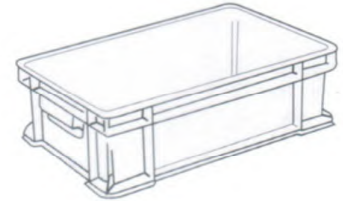

Art No 8802

Dim: L34.6 x W20.9 x H14.5 cm
Qty per 20 ft contr: approx. 2,200 pcs
Weight per pc: approx. 525 gm
Colour available: Blue, Grey, Red, Yellow

Art No 8808

Dim: L50.0 x W30.0 x H30.0 cm
Qty per 20 ft contr: approx. 600 pcs
Weight per pc: approx. 1700 gm
Colour available: Blue, Grey, Red, Yellow

Divider/partition (optional) is available for Art Nos. 8802, 8882, 8803, 8804 & 8088.

Stackable / Nestable Containers

Our range of stackable & Nestable storage containers cater for every foreseeable need. They are available in a wide range of colours, sizes and designs, providing maximum versatility and flexibility in use. Specific models come with an optional cover in translucent materials to enclose and protect its contents. All UNICA bins are made from high grade material which is strong, chemically resistant, water-proof and very durable.

Art No 8810

Dim: L42.0 x W32.0 x H9.0 cm (ext) / L38.0 x W28.0 x H7.5 cm (int)
Qty per 20 ft contr: approx. 2,450 pcs • Weight per pc: approx. 670 gm
Colour available: Blue, Grey

Art No 8820

Dim: L34.5 x W27.0 x H12.7 cm (ext) / L31.5 x W24.0 x H12.0 cm (int)
Qty per 20 ft contr: approx. 2,300 pcs • Weight per pc: approx. 630 gm
Colour available: Blue, Grey