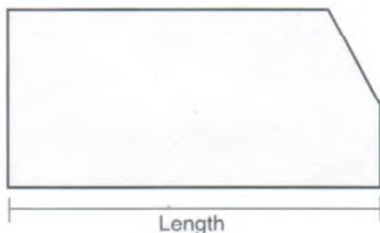

Art No 8800

Dim: L18.8 x W10.0 x H8.5 cm
Qty per 20 ft contr: approx. 15,840 pcs
Weight per pc: approx. 120 gm
Colour available: Blue, Grey, Red, Yellow

Art No 8803

Dim: L51.0 x W32.0 x H20.5 cm
Qty per 20 ft contr: approx. 800 pcs
Weight per pc: approx. 1382 gm
Colour available: Blue, Grey, Red, Yellow

Art No 8801

Dim: L23.5 x W14.8 x H12.2 cm
Qty per 20 ft contr: approx. 8,208 pcs
Weight per pc: approx. 230 gm
Colour available: Blue, Grey, Red, Yellow

Art No 8804

Dim: L46.5 x W35.0 x H14.5 cm
Qty per 20 ft contr: approx. 1,008 pcs
Weight per pc: approx. 1,115 gm
Colour available: Blue, Grey, Red, Yellow

Art No 8802

Dim: L34.6 x W20.9 x H14.5 cm
Qty per 20 ft contr: approx. 2,200 pcs
Weight per pc: approx. 525 gm
Colour available: Blue, Grey, Red, Yellow

Art No 8808

Dim: L50.0 x W30.0 x H30.0 cm
Qty per 20 ft contr: approx. 600 pcs
Weight per pc: approx. 1700 gm
Colour available: Blue, Grey, Red, Yellow

Art No 8810

Dim: L42.0 x W32.0 x H9.0 cm (ext) / L38.0 x W28.0 x H7.5 cm (int)
Qty per 20 ft contr: approx. 2,450 pcs • Weight per pc: approx. 670 gm
Colour available: Blue, Grey

Art No 8820

Dim: L34.5 x W27.0 x H12.7 cm (ext) / L31.5 x W24.0 x H12.0 cm (int)
Qty per 20 ft contr: approx. 2,300 pcs • Weight per pc: approx. 630 gm
Colour available: Blue, Grey