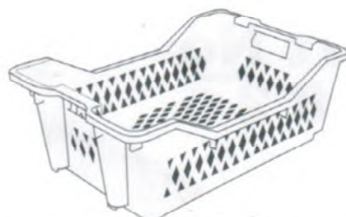

Art No 8834B

Dim: L66.0 x W45.0 x H38.5 cm (ext) / L55.0 x W40.0 x H37.5 cm (int)
Qty per 20 ft contr: approx. 1,000 pcs • Weight per pc: approx. 3,400 gm
Colour available: Blue, Grey, Translucent
8832/4A - Cover for 8832/34 (optional)
Dim: L67.0 x W46.0 x H2.0 cm

Art No 8831

Dim: L54.0 x W36.0 x H25.2 cm (ext) / L43.0 x W31.5 x H23.0 cm (int)
Qty per 20 ft contr: approx. 1,600 pcs • Weight per pc: approx. 1,595 gm
Colour available: Blue, Grey

Art No 8835

Dim: L60.0 x W38.7 x H20.0 cm (ext) / L51.2 x W35.6 x H18.7 cm (int)
Qty per 20 ft contr: approx. 2,916 pcs • Weight per pc: approx. 1,380 gm
Colour available: Yellow, Red