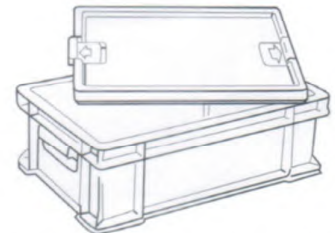

Art No 8823B

Dim: L46.0 x W36.0 x H15.0 cm (ext) / L42.0 x W32.0 x H14.5 cm (int)
Qty per 20 ft contr: approx. 1,058 pcs • Weight per pc: approx. 1,115 gm
Colour available: Blue, Grey, Translucent
Cover (optional) - Dim: L42.6 x W36.2 x H3.0 cm
Colour available: Natural