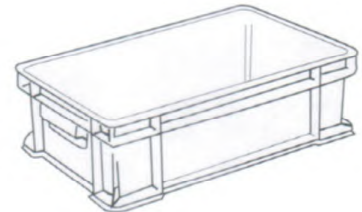

Art No 8810

Dim: L42.0 x W32.0 x H9.0 cm (ext) / L38.0 x W28.0 x H7.5 cm (int)
Qty per 20 ft contr: approx. 2,450 pcs • Weight per pc: approx. 670 gm
Colour available: Blue, Grey

Art No 8820

Dim: L34.5 x W27.0 x H12.7 cm (ext) / L31.5 x W24.0 x H12.0 cm (int)
Qty per 20 ft contr: approx. 2,300 pcs • Weight per pc: approx. 630 gm
Colour available: Blue, Grey

Art No 8811

Dim: L64.0 x W42.0 x H9.0 cm (ext) / L60.0 x W38.0 x H8.0 cm (int)
Qty per 20 ft contr: approx. 1,130 pcs • Weight per pc: approx. 1,230 gm
Colour available: Blue, Grey, Translucent

Art No 8821B

Dim: L55.0 x W42.5 x H24.0 cm (ext) / L50.5 x W38.5 x H23.0 cm (int)
Qty per 20 ft contr: approx. 470 pcs • Weight per pc: approx. 2,000 gm
Colour available: Blue, Grey, Translucent
Cover for 8821B (optional) - Dim: L55.5 x W42.6 x H3.1 cm
Colour available: Natural

Art No 8812

Dim: L64.0 x W42.0 x H16.0 cm (ext) / L60.0 x W38.0 x H15.0 cm (int)
Qty per 20 ft contr: approx. 580 pcs • Weight per pc: approx. 1,550 gm
Colour available: Blue, Grey

Art No 8822

Art No: 8811/2A - Cover for 8811 & 8812 (optional)
Dim: L65.5 x W42.5 x H2.0 cm • Weight per pc: approx 835 gm
Colour available: Natural