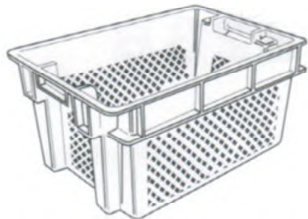

Art No 8831

Dim: L54.0 x W36.0 x H25.2 cm (ext) / L43.0 x W31.5 x H23.0 cm (int)
Qty per 20 ft contr: approx. 1,600 pcs • Weight per pc: approx. 1,595 gm
Colour available: Blue, Grey