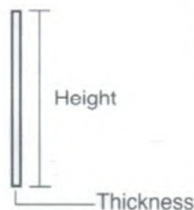

Art No 8800

Dim: L18.8 x W10.0 x H8.5 cm
Qty per 20 ft contr: approx. 15,840 pcs
Weight per pc: approx. 120 gm
Colour available: Blue, Grey, Red, Yellow

Art No 8803

Dim: L51.0 x W32.0 x H20.5 cm
Qty per 20 ft contr: approx. 800 pcs
Weight per pc: approx. 1382 gm
Colour available: Blue, Grey, Red, Yellow

Art No 8801

Dim: L23.5 x W14.8 x H12.2 cm
Qty per 20 ft contr: approx. 8,208 pcs
Weight per pc: approx. 230 gm
Colour available: Blue, Grey, Red, Yellow

Art No 8804

Dim: L46.5 x W35.0 x H14.5 cm
Qty per 20 ft contr: approx. 1,008 pcs
Weight per pc: approx. 1,115 gm
Colour available: Blue, Grey, Red, Yellow

Art No 8802

Dim: L34.6 x W20.9 x H14.5 cm
Qty per 20 ft contr: approx. 2,200 pcs
Weight per pc: approx. 525 gm
Colour available: Blue, Grey, Red, Yellow

Art No 8808

Dim: L50.0 x W30.0 x H30.0 cm
Qty per 20 ft contr: approx. 600 pcs
Weight per pc: approx. 1700 gm
Colour available: Blue, Grey, Red, Yellow

Art No 8810

Dim: L42.0 x W32.0 x H9.0 cm (ext) / L38.0 x W28.0 x H7.5 cm (int)
Qty per 20 ft contr: approx. 2,450 pcs • Weight per pc: approx. 670 gm
Colour available: Blue, Grey

Art No 8820

Dim: L34.5 x W27.0 x H12.7 cm (ext) / L31.5 x W24.0 x H12.0 cm (int)
Qty per 20 ft contr: approx. 2,300 pcs • Weight per pc: approx. 630 gm
Colour available: Blue, Grey